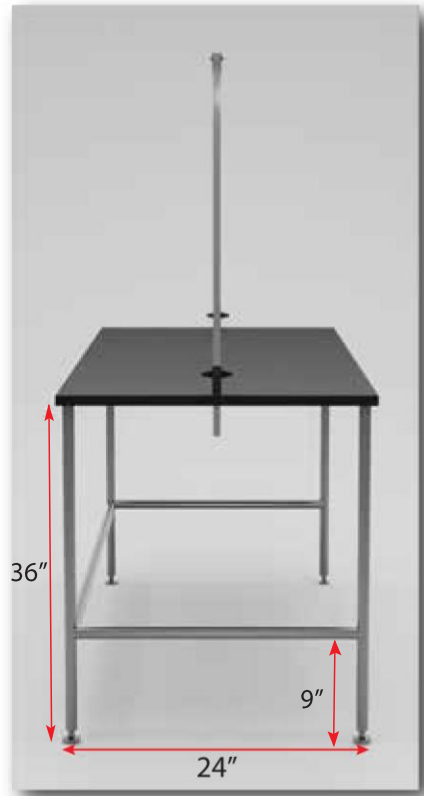

Groomer's Best, Inc.
616 S Sioux Blvd
Brandon, SD 57005

www.groomersbest.com
www.sportsmansbest.com
www.bestutilitysink.com